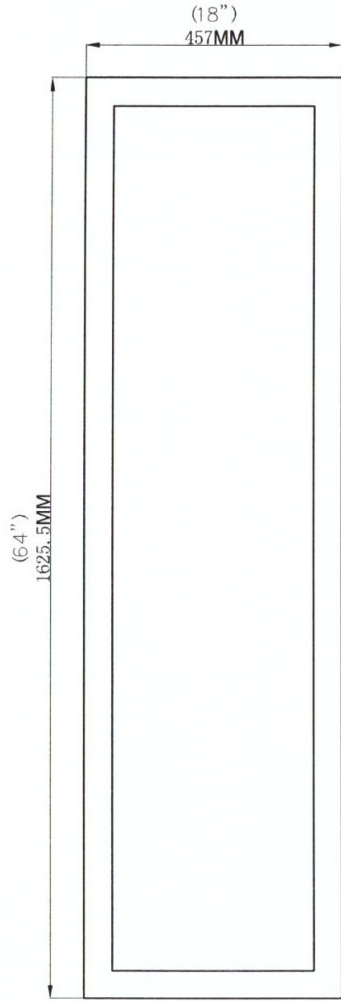

808807

Floor Mirror
Size: 18x64"
MDF+ Mirror

FRONT

SIDE

BACK